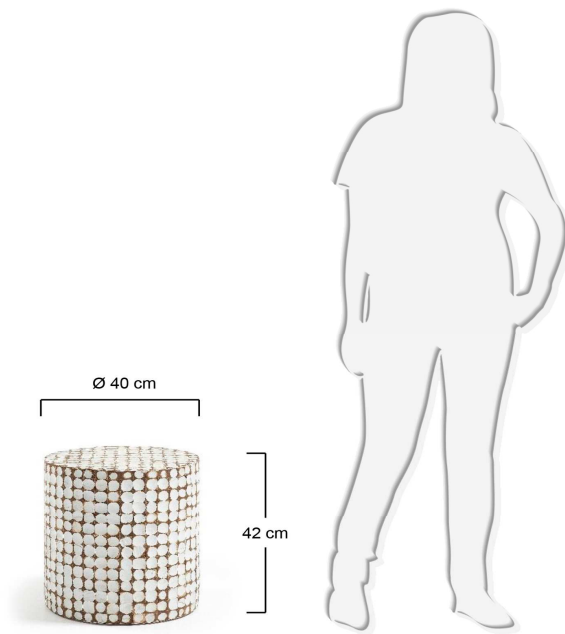

COCONUT

product code	CC0046M93
product description	COCONUT Side table wood coconut Side table in wood covered with coconut chips.

product sizes					
height x width x depth (cm)	42	x	40	x	40
product weight (Kg)	6				
seat height (cm)	42				
seat depth (cm)	40				
armrest height (cm)					

technical drawings

product features	
use (domestic/office)	Domestic
appliicance (inner/outer)	Inner
stackable (yes/no)	No
adjustable height (yes/no)	No
foldable (yes/no)	No
swivel (yes/no)	No
max. load (Kg)	120

seat material	Teak wood (Tectona grandis) and coco chips
seat finishing	Painted
seat density foam (kg/m3)	
seat detachable (yes/no)	No
seat grammage (g/m2)	

backrest material backrest finishing backrest density foam (kg/m3) backrest detachable (yes/no) backrest grammage (g/m2)	No
legs material legs finishing feet protection (yes/no) adjustable feet (yes/no)	Steel Painted Yes No
armrest (yes/no) armrest material armrest finishing armrest density foam (kg/m3) armrest detachable (yes/no) armrest grammage (g/m2)	No No
RAL Specifications castors information footrest included size and shape variation (yes/no) color variation (yes/no) other details	No No No
general warnings	Do not place near direct sources of heat. Keep away from direct solar light. Do not use abrasive products like acetones, bleaches, solvents, etc.
specific use and care instructions	Clean with a damp cloth and dry immediately
years of guarantee made according to	2
good to know	Wood origin country: Indonesia
assembly assembly required (yes/no) difficulty of assembly (hard/medium/easy) assembly time (min) people required assembly suggestions	No

assembly instructions

packaging

units per lot	1
cbm (m3) / gross weight (Kg)	0,104 / 7
nº of boxes	1

box 1	1
description	COCONUT Side table wood coconut
description box	FULL ITEM
height x width x depth (cm)	49 x 46 x 46
cbm (m3) / gross weight (Kg) / net weight (Kg)	0,104 / 7 / 6